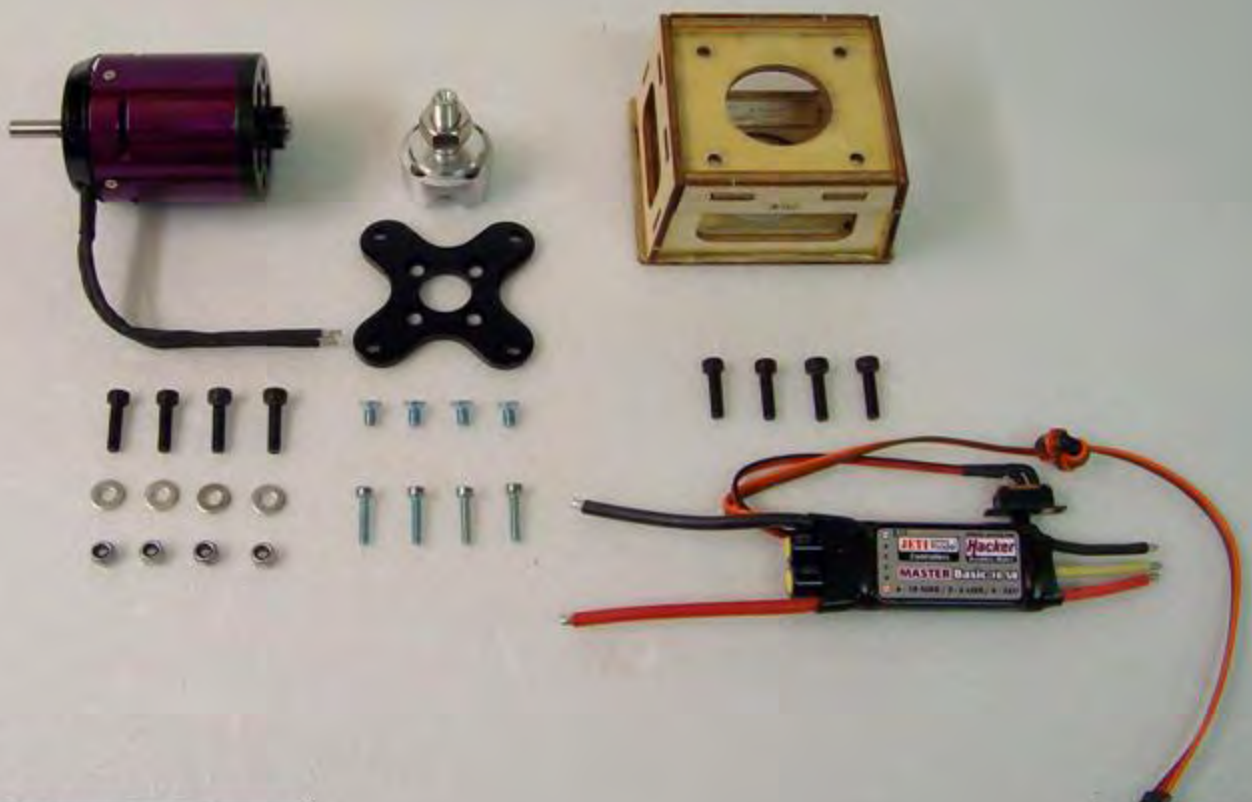

**For the electric engine version, followed
by step 57 to step 73**

Recomm. power set up:

Motor: Hacker A50-16S

ESC: Hacker Master 70A Bec

Battery: Top Fuel 3800-6S or 4500-6S

Propeller: APC 16x12E or 17x8E