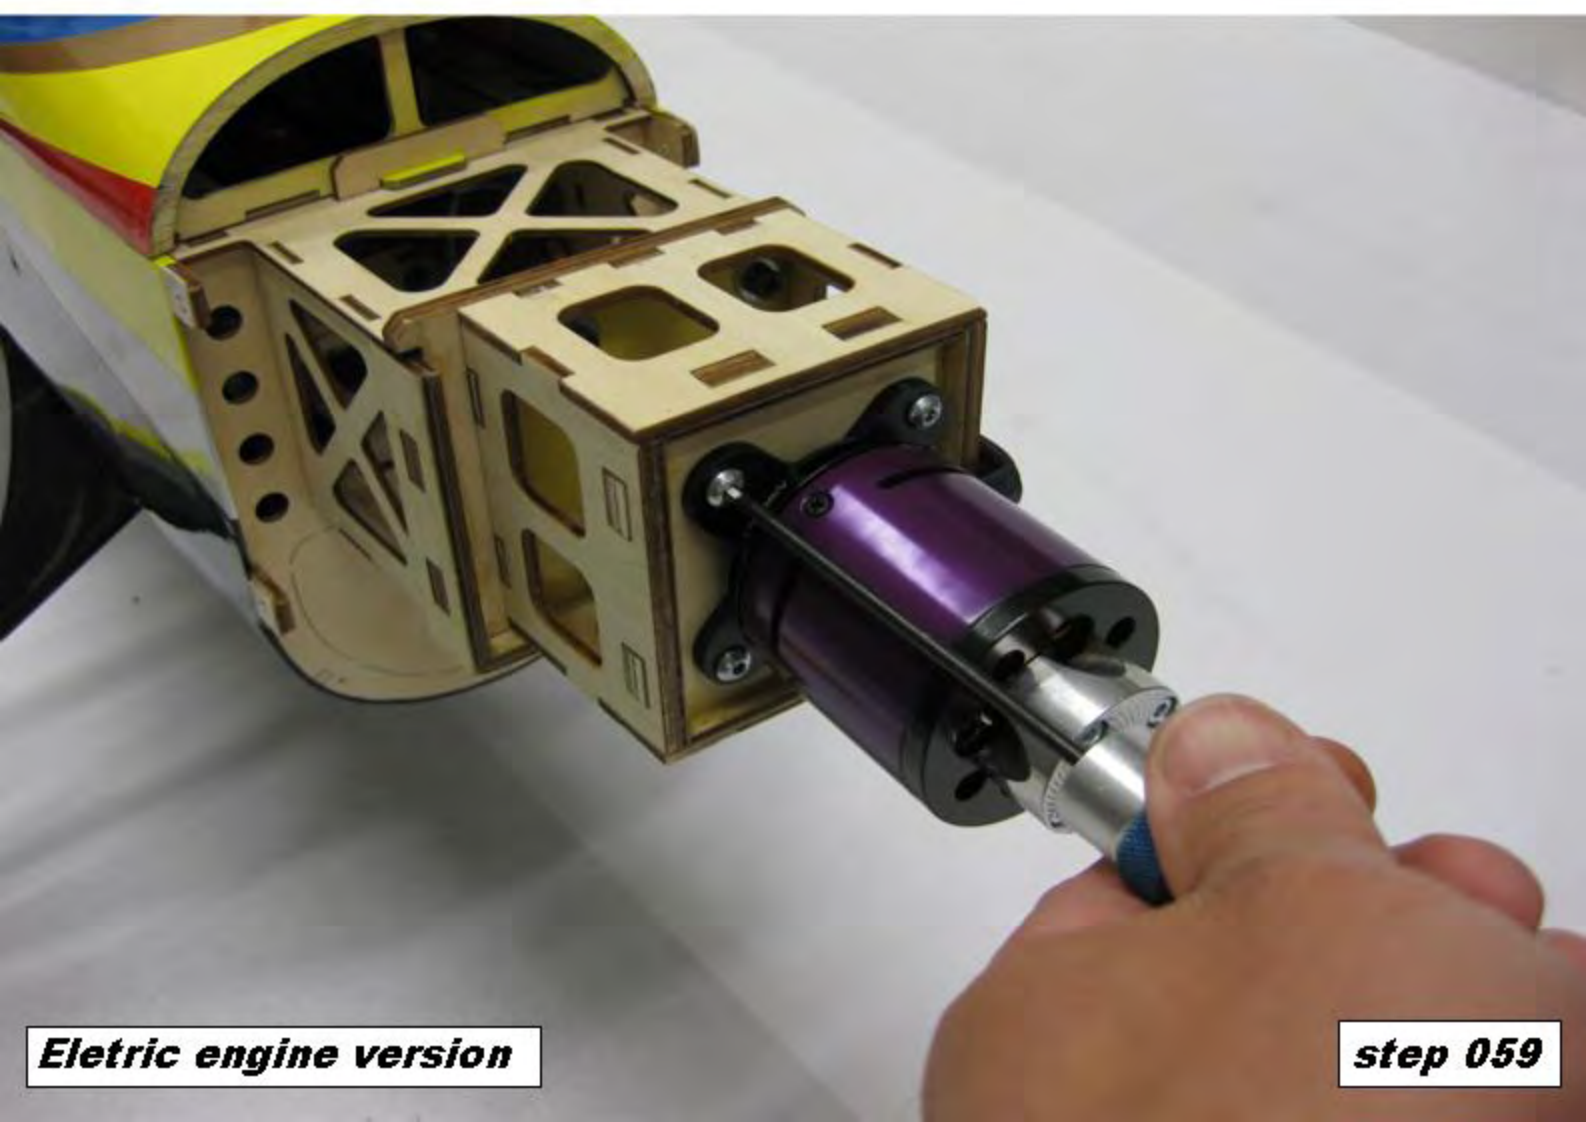

Electric engine version

step 058

Electric engine version

step 059